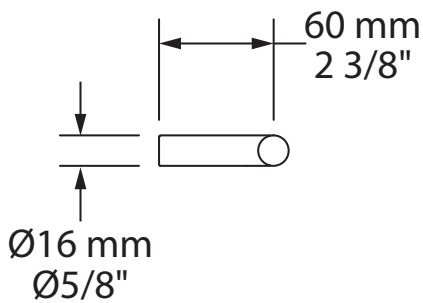

#### Description:

- Barre porte-serviette 12 po / Towel bar 12 in

#### Finis disponibles / Available finish:

- CC = Chrome
- BK = Noir mat / Matte black
- OR = Or brossé / Brushed gold
- IX = Inox / Stainless steel
- WH = Blanc mat / Matte white
- GM = Gunmétal / Gunmetal