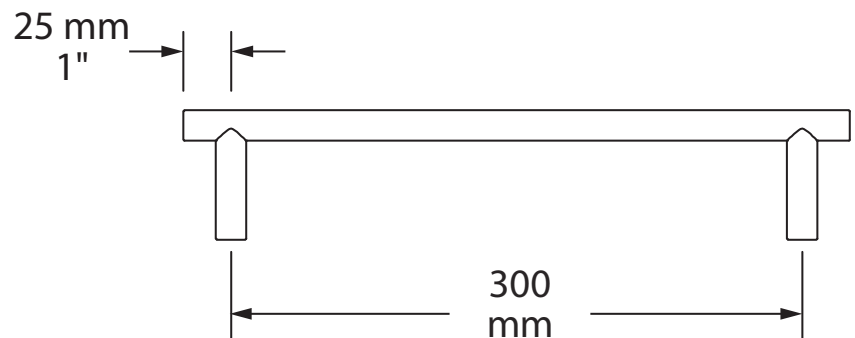

#### Description:

- Barre porte-serviette 12 po / Towel bar 12 in

#### Finis disponibles / Available finish:

- CC = Chrome
- BK = Noir mat / Matte black
- OR = Or brossé / Brushed gold
- IX = Inox / Stainless steel
- WH = Blanc mat / Matte white
- GM = Gunmétal / Gunmetal