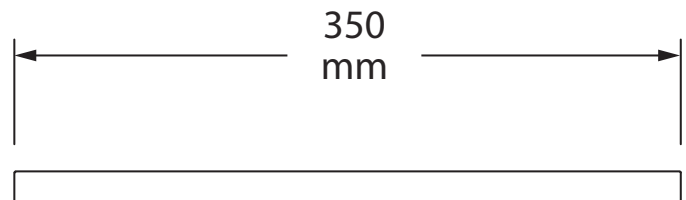

#### Description:

- Barre porte-serviette 12 po / Towel bar 12 in

#### Finis disponibles / Available finish:

- CC = Chrome
- BK = Noir mat / Matte black
- OR = Or brossé / Brushed gold
- IX = Inox / Stainless steel
- WH = Blanc mat / Matte white
- GM = Gunmétal / Gunmetal